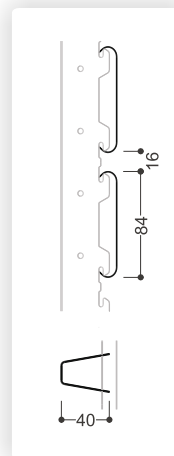

R SERIES

84R | 60R | 38R	
Material	Galvanized Steel: 0.40mm | 0.45mm | 0.50mm Aluminium: 0.65mm | 0.71mm
Width	84mm | 60mm | 38mm
Height	15mm
Carrier	20mm width * 40mm depth made from 0.60mm Galvanized Steel with Black Paint Finish
Suspension	L Clit, Stud, Corrosion & Weather Resistive Screws

SUN LOUVERS