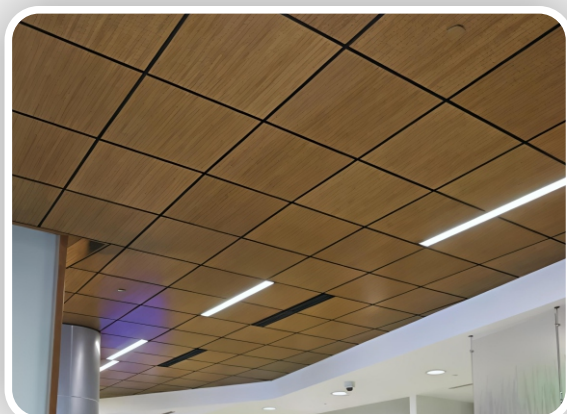

LAY IN

575*575 | 585*585 | 575*1175 | 585*1185

Material	Galvanized Steel: 0.45mm | 0.50mm Aluminium: 0.65mm | 0.71mm
Panel Size	575*575 / 585*585 / 575*1175 / 585*1185
T Grid	15mm / 24mm [Plain / Centre Black]
Suspension	Height Adjustable Spring Butterfly Clip, 4mm GI Rod, T Grid, Edge Profile

CLIP IN

600*600 | 600*1200 | 300*1200

Material	Galvanized Steel: 0.45mm | 0.50mm Aluminium: 0.65mm | 0.71mm
Width	600*600 / 600*1200 / 300*1200
Suspension	Clip in Carrier, Carrier Coupler, Hold on Hanger, Height Adjustable, Spring Small Clip, 4mm GI Rod, Pressure Clip, Edge Profile

MESH CEILING

595*595 | 595*1195

Material	Galvanized Steel
Panel Size	595*595 / 595*1195
T Grid	15mm / 24mm [Plain / Centre Black]
Suspension	Height Adjustable Spring Butterfly Clip, 4mm GI Rod, T Grid, Edge Profile