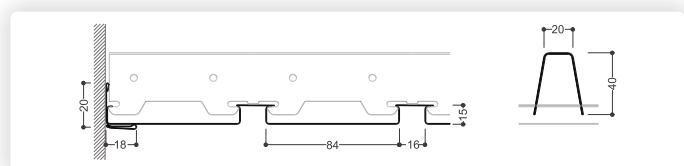

Wooden Finish

White

Black

RAL Shades On Request

C SERIES

C-Classic (84C / 184C / 284C) C-Compact (60C / 128C)	
Material	Galvanized Steel: 0.40mm 0.45mm 0.50mm Aluminium: 0.65mm 0.71mm
Width	84mm / 184mm / 284mm 60mm / 128mm
Height	15mm
Carrier	20mm Width * 40mm Depth Made From 0.60mm Galvanized Steel With Black Paint Finish
Suspension	Height Adjustable Spring Big Clip, 4mm GI Rod, Panel Coupler, Edge Profile

R SERIES

84R / 184R / 284R & 60R | 84RF / 184RF / 284RF & 60RF

Material	Galvanized Steel: 0.40mm 0.45mm 0.50mm Aluminium: 0.65mm 0.71mm
Width	84mm / 184mm / 284mm & 60mm
Height	15mm
Carrier	20mm Width * 40mm Depth Made From 0.60mm Galvanized Steel With Black Paint Finish
Suspension	Height Adjustable Spring Big Clip, 4mm GI Rod, Panel Coupler, Edge Profile

OPEN CELL

75*75 | 100*100 | 150*150 | 200*200

Material	Galvanized Steel: 0.40mm 0.45mm
Width	75*75 / 100*100 / 150*150 / 200*200
Height	15mm [Plain]
Suspension	Height Adjustable Spring Big Clip, 4mm GI Rod, Panel Coupler, Edge Profile

Urinal Partition	Standard Dimension
Depth of Partition	550 mm
Height of Partition	900 mm
Ground Clearance	600 mm
Thickness of Board	12 mm

ACCESS FLOORS

Bare Panel HPL / Vitrified Finish Wooden Core	
Category	Standard Specs
Panel Size	600*600 mm
Thickness	33 - 41 mm
Top Finish Options	Bare Anti-Static HPL / Vinyl Vitrified Wooden Finish
Accessories	Pedestal, Pedestal Head, Stringer, A.C. Grills, Wire Managers, Perforated Panels, Screws, Adhesive