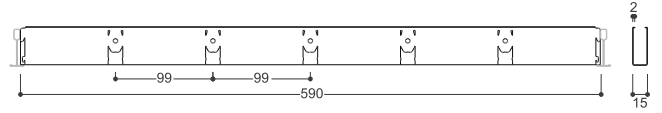

R SERIES

84R / 184R / 284R & 60R | 84RF / 184RF / 284RF & 60RF

Material	Galvanized Steel: 0.40mm 0.45mm 0.50mm Aluminium: 0.65mm 0.71mm
Width	84mm / 184mm / 284mm & 60mm
Height	15mm
Carrier	20mm Width * 40mm Depth Made From 0.60mm Galvanized Steel With Black Paint Finish
Suspension	Height Adjustable Spring Big Clip, 4mm GI Rod, Panel Coupler, Edge Profile

MULTI C

75C 150C 225C	
Material	Galvanized Steel: 0.40mm 0.45mm 0.50mm Aluminium: 0.65mm 0.71mm
Width	75mm / 150mm / 225mm
Height	15mm
Carrier	20mm Width * 40mm Depth Made From 0.60mm Galvanized Steel With Black Paint Finish
Suspension	Height Adjustable Spring Big Clip, 4mm GI Rod, Panel Coupler, Edge Profile

OPEN CELL

75*75 | 100*100 | 150*150 | 200*200

Material	Galvanized Steel: 0.40mm 0.45mm
Width	75*75 / 100*100 / 150*150 / 200*200
Height	15mm [Plain]
Suspension	Height Adjustable Spring Big Clip, 4mm GI Rod, Panel Coupler, Edge Profile

Urinal Partition	Standard Dimension
Depth of Partition	550 mm
Height of Partition	900 mm
Ground Clearance	600 mm
Thickness of Board	12 mm

ACCESS FLOORS

Bare Panel HPL / Vitrified Finish Wooden Core	
Category	Standard Specs
Panel Size	600*600 mm
Thickness	33 - 41 mm
Top Finish Options	Bare Anti-Static HPL / Vinyl Vitrified Wooden Finish
Accessories	Pedestal, Pedestal Head, Stringer, A.C. Grills, Wire Managers, Perforated Panels, Screws, Adhesive