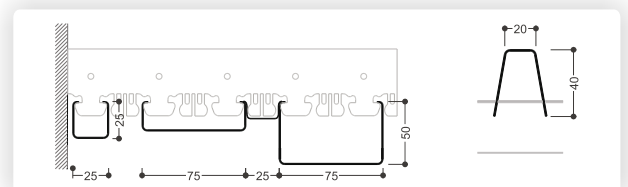

U SHAPE BAFFLE

Uniform Baffle | Flexi-Width Baffle | Step-Height Baffle

Material	Galvanized Steel: 0.40mm | 0.45mm | 0.50mm Aluminium: 0.65mm | 0.71mm
Width	25mm / 50mm / 75mm / 100mm / 150mm
Height	13mm / 15mm / 25mm / 50mm / 75mm 100mm / 150mm
Carrier	20mm width * 40mm depth made from 0.60mm Galvanized Steel with Black Paint Finish
Suspension	Height Adjustable Spring Big Clip, 4mm GI Rod, Panel Coupler, Edge Profile