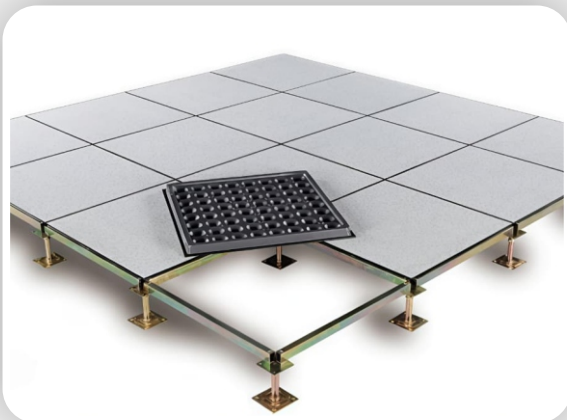

ACCESS FLOORS

Bare Panel | HPL / Vitrified Finish | Wooden Core	
Category	Standard Specs
Panel Size	600*600 mm
Thickness	33 - 41 mm
Top Finish Options	Bare | Anti-Static HPL / Vinyl | Vitrified | Wooden Finish
Accessories	Pedestal, Pedestal Head, Stringer, A.C. Grills, Wire Managers, Perforated Panels, Screws, Adhesive