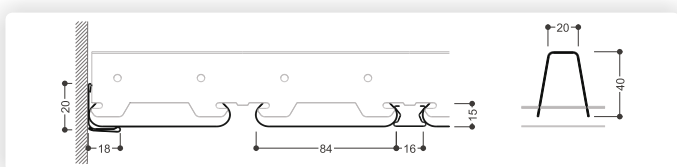

Wooden Finish

White

Black

RAL Shades On Request

C SERIES

C-Classic (84C / 184C / 284C) C-Compact (60C / 128C)	
Material	Galvanized Steel: 0.40mm 0.45mm 0.50mm Aluminium: 0.65mm 0.71mm
Width	84mm / 184mm / 284mm 60mm / 128mm
Height	15mm
Carrier	20mm Width * 40mm Depth Made From 0.60mm Galvanized Steel With Black Paint Finish
Suspension	Height Adjustable Spring Big Clip, 4mm GI Rod, Panel Coupler, Edge Profile

R SERIES

84R / 184R / 284R & 60R | 84RF / 184RF / 284RF & 60RF

Material	Galvanized Steel: 0.40mm 0.45mm 0.50mm Aluminium: 0.65mm 0.71mm
Width	84mm / 184mm / 284mm & 60mm
Height	15mm
Carrier	20mm Width * 40mm Depth Made From 0.60mm Galvanized Steel With Black Paint Finish
Suspension	Height Adjustable Spring Big Clip, 4mm GI Rod, Panel Coupler, Edge Profile

Urinal Partition	Standard Dimension
Depth of Partition	550 mm
Height of Partition	900 mm
Ground Clearance	600 mm
Thickness of Board	12 mm

ACCESS FLOORS

Bare Panel HPL / Vitrified Finish Wooden Core	
Category	Standard Specs
Panel Size	600*600 mm
Thickness	33 - 41 mm
Top Finish Options	Bare Anti-Static HPL / Vinyl Vitrified Wooden Finish
Accessories	Pedestal, Pedestal Head, Stringer, A.C. Grills, Wire Managers, Perforated Panels, Screws, Adhesive