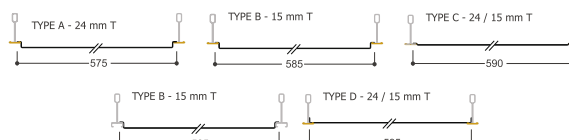

OPEN CELL

75*75 | 100*100 | 150*150 | 200*200

Material	Galvanized Steel: 0.40mm 0.45mm
Width	75*75 / 100*100 / 150*150 / 200*200
Height	15mm [Plain]
Suspension	Height Adjustable Spring Big Clip, 4mm GI Rod, Panel Coupler, Edge Profile

U SHAPE BAFFLE

Uniform Baffle | Flexi-Width Baffle | Step-Height Baffle

Material	Galvanized Steel: 0.40mm 0.45mm 0.50mm Aluminium: 0.65mm 0.71mm
Width	25mm / 50mm / 75mm / 100mm / 150mm
Height	13mm / 15mm / 25mm / 50mm / 75mm 100mm / 150mm
Carrier	20mm width * 40mm depth made from 0.60mm Galvanized Steel with Black Paint Finish
Suspension	Height Adjustable Spring Big Clip, 4mm GI Rod, Panel Coupler, Edge Profile

LAY IN

575*575 | 585*585 | 575*1175 | 585*1185

Material	Galvanized Steel: 0.45mm 0.50mm Aluminium: 0.65mm 0.71mm
Panel Size	575*575 / 585*585 / 575*1175 / 585*1185
T Grid	15mm / 24mm [Plain / Centre Black]
Suspension	Height Adjustable Spring Butterfly Clip, 4mm GI Rod, T Grid, Edge Profile

CLIP IN

600*600 | 600*1200 | 300*1200

Material	Galvanized Steel: 0.45mm 0.50mm Aluminium: 0.65mm 0.71mm
Width	600*600 / 600*1200 / 300*1200
Suspension	Clip in Carrier, Carrier Coupler, Hold on Hanger, Height Adjustable, Spring Small Clip, 4mm GI Rod, Pressure Clip, Edge Profile