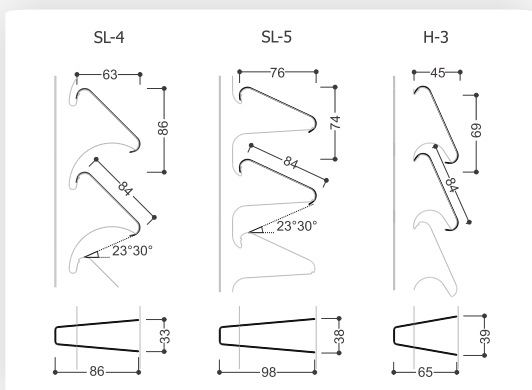

CLIP IN

600*600 | 600*1200 | 300*1200

Material	Galvanized Steel: 0.45mm 0.50mm Aluminium: 0.65mm 0.71mm
Width	600*600 / 600*1200 / 300*1200
Suspension	Clip in Carrier, Carrier Coupler, Hold on Hanger, Height Adjustable, Spring Small Clip, 4mm GI Rod, Pressure Clip, Edge Profile

U SHAPE CLADDING

Uniform Baffle Flexi-Width Baffle Step-Height Baffle	
Material	Galvanized Steel: 0.40mm 0.45mm 0.50mm Aluminium: 0.65mm 0.71mm
Width	25mm / 50mm / 75mm / 100mm / 150mm
Height	13mm / 15mm / 25mm / 50mm / 75mm / 100mm / 150mm
Carrier	20mm width * 40mm depth made from 0.60mm Galvanized Steel with Black Paint Finish
Suspension	L Clit, Stud, Corrosion & Weather Resistive Screws

R SERIES

84R 60R 38R	
Material	Galvanized Steel: 0.40mm 0.45mm 0.50mm Aluminium: 0.65mm 0.71mm
Width	84mm 60mm 38mm
Height	15mm
Carrier	20mm width * 40mm depth made from 0.60mm Galvanized Steel with Black Paint Finish
Suspension	L Clit, Stud, Corrosion & Weather Resistive Screws

SUN LOUVERS

SL4 SL5 H3	
Material	Galvanized Steel: 0.40mm 0.45mm 0.50mm Aluminium: 0.65mm 0.71mm
Width	84mm
Height	15mm
Carrier	SL4: 33mm width * 86mm depth SL5: 38mm width * 98mm depth H3: 39mm width * 65mm depth made from 0.60mm Galvanized Steel with Black Paint Finish
Suspension	L Clit, Stud, Corrosion & Weather Resistive Screws