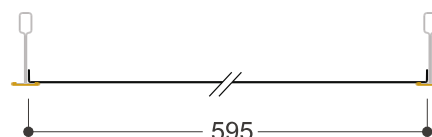

LAY IN

575*575 | 585*585 | 575*1175 | 585*1185

Material	Galvanized Steel: 0.45mm 0.50mm Aluminium: 0.65mm 0.71mm
Panel Size	575*575 / 585*585 / 575*1175 / 585*1185
T Grid	15mm / 24mm [Plain / Centre Black]
Suspension	Height Adjustable Spring Butterfly Clip, 4mm GI Rod, T Grid, Edge Profile

CLIP IN

600*600 | 600*1200 | 300*1200

Material	Galvanized Steel: 0.45mm 0.50mm Aluminium: 0.65mm 0.71mm
Width	600*600 / 600*1200 / 300*1200
Suspension	Clip in Carrier, Carrier Coupler, Hold on Hanger, Height Adjustable, Spring Small Clip, 4mm GI Rod, Pressure Clip, Edge Profile

MESH CEILING

595*595 | 595*1195

Material	Galvanized Steel
Panel Size	595*595 / 595*1195
T Grid	15mm / 24mm [Plain / Centre Black]
Suspension	Height Adjustable Spring Butterfly Clip, 4mm GI Rod, T Grid, Edge Profile