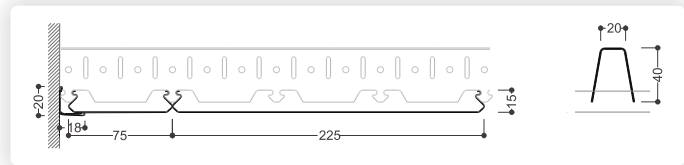

R SERIES

84R / 184R / 284R & 60R | 84RF / 184RF / 284RF & 60RF

Material	Galvanized Steel: 0.40mm 0.45mm 0.50mm Aluminium: 0.65mm 0.71mm
Width	84mm / 184mm / 284mm & 60mm
Height	15mm
Carrier	20mm Width * 40mm Depth Made From 0.60mm Galvanized Steel With Black Paint Finish
Suspension	Height Adjustable Spring Big Clip, 4mm GI Rod, Panel Coupler, Edge Profile

MULTI C

75C 150C 225C	
Material	Galvanized Steel: 0.40mm 0.45mm 0.50mm Aluminium: 0.65mm 0.71mm
Width	75mm / 150mm / 225mm
Height	15mm
Carrier	20mm Width * 40mm Depth Made From 0.60mm Galvanized Steel With Black Paint Finish
Suspension	Height Adjustable Spring Big Clip, 4mm GI Rod, Panel Coupler, Edge Profile

OPEN CELL

75*75 | 100*100 | 150*150 | 200*200

Material	Galvanized Steel: 0.40mm 0.45mm
Width	75*75 / 100*100 / 150*150 / 200*200
Height	15mm [Plain]
Suspension	Height Adjustable Spring Big Clip, 4mm GI Rod, Panel Coupler, Edge Profile

Urinal Partition	Standard Dimension
Depth of Partition	550 mm
Height of Partition	900 mm
Ground Clearance	600 mm
Thickness of Board	12 mm

ACCESS FLOORS

Bare Panel HPL / Vitrified Finish Wooden Core	
Category	Standard Specs
Panel Size	600*600 mm
Thickness	33 - 41 mm
Top Finish Options	Bare Anti-Static HPL / Vinyl Vitrified Wooden Finish
Accessories	Pedestal, Pedestal Head, Stringer, A.C. Grills, Wire Managers, Perforated Panels, Screws, Adhesive