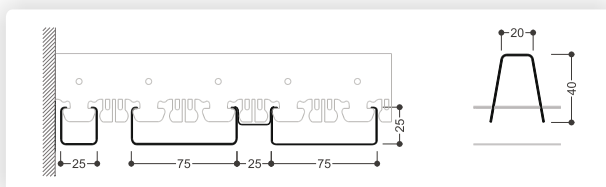

U SHAPE BAFFLE

Uniform Baffle | Flexi-Width Baffle | Step-Height Baffle

Material	Galvanized Steel: 0.40mm | 0.45mm | 0.50mm Aluminium: 0.65mm | 0.71mm
Width	25mm / 50mm / 75mm / 100mm / 150mm
Height	13mm / 15mm / 25mm / 50mm / 75mm 100mm / 150mm
Carrier	20mm width * 40mm depth made from 0.60mm Galvanized Steel with Black Paint Finish
Suspension	Height Adjustable Spring Big Clip, 4mm GI Rod, Panel Coupler, Edge Profile