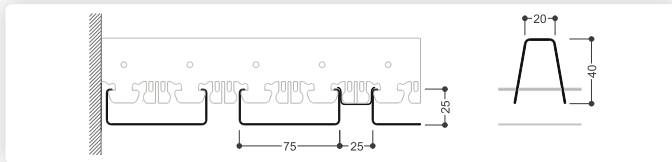

U SHAPE BAFFLE

Uniform Baffle | Flexi-Width Baffle | Step-Height Baffle

Material	Galvanized Steel: 0.40mm | 0.45mm | 0.50mm Aluminium: 0.65mm | 0.71mm
Width	25mm / 50mm / 75mm / 100mm / 150mm
Height	13mm / 15mm / 25mm / 50mm / 75mm 100mm / 150mm
Carrier	20mm width * 40mm depth made from 0.60mm Galvanized Steel with Black Paint Finish
Suspension	Height Adjustable Spring Big Clip, 4mm GI Rod, Panel Coupler, Edge Profile