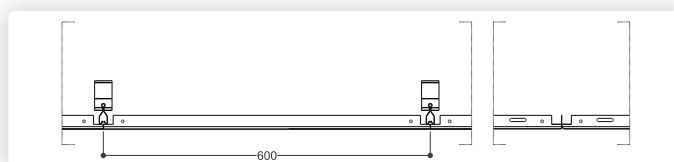

OPEN CELL

75*75 | 100*100 | 150*150 | 200*200

Material	Galvanized Steel: 0.40mm 0.45mm
Width	75*75 / 100*100 / 150*150 / 200*200
Height	15mm [Plain]
Suspension	Height Adjustable Spring Big Clip, 4mm GI Rod, Panel Coupler, Edge Profile

LAY IN

575*575 | 585*585 | 575*1175 | 585*1185

Material	Galvanized Steel: 0.45mm 0.50mm Aluminium: 0.65mm 0.71mm
Panel Size	575*575 / 585*585 / 575*1175 / 585*1185
T Grid	15mm / 24mm [Plain / Centre Black]
Suspension	Height Adjustable Spring Butterfly Clip, 4mm GI Rod, T Grid, Edge Profile

CLIP IN

600*600 | 600*1200 | 300*1200

Material	Galvanized Steel: 0.45mm 0.50mm Aluminium: 0.65mm 0.71mm
Width	600*600 / 600*1200 / 300*1200
Suspension	Clip in Carrier, Carrier Coupler, Hold on Hanger, Height Adjustable, Spring Small Clip, 4mm GI Rod, Pressure Clip, Edge Profile