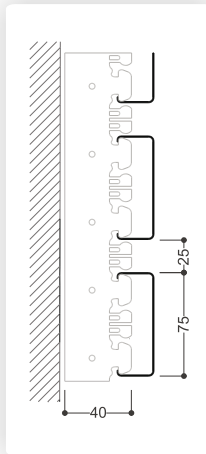

OPEN CELL

75*75 | 100*100 | 150*150 | 200*200

Material	Galvanized Steel: 0.40mm 0.45mm
Width	75*75 / 100*100 / 150*150 / 200*200
Height	15mm [Plain]
Suspension	Height Adjustable Spring Big Clip, 4mm GI Rod, Panel Coupler, Edge Profile

LAY IN

575*575 | 585*585 | 575*1175 | 585*1185

Material	Galvanized Steel: 0.45mm 0.50mm Aluminium: 0.65mm 0.71mm
Panel Size	575*575 / 585*585 / 575*1175 / 585*1185
T Grid	15mm / 24mm [Plain / Centre Black]
Suspension	Height Adjustable Spring Butterfly Clip, 4mm GI Rod, T Grid, Edge Profile

CLIP IN

600*600 | 600*1200 | 300*1200

Material	Galvanized Steel: 0.45mm 0.50mm Aluminium: 0.65mm 0.71mm
Width	600*600 / 600*1200 / 300*1200
Suspension	Clip in Carrier, Carrier Coupler, Hold on Hanger, Height Adjustable, Spring Small Clip, 4mm GI Rod, Pressure Clip, Edge Profile

MESH CEILING

595*595 | 595*1195

Material	Galvanized Steel
Panel Size	595*595 / 595*1195
T Grid	15mm / 24mm [Plain / Centre Black]
Suspension	Height Adjustable Spring Butterfly Clip, 4mm GI Rod, T Grid, Edge Profile